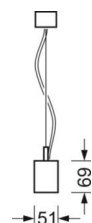

Suspended luminaire/light run feed luminaire - Single micro louvre with 80° lens - direct/indirect distribution

Housing of sheet steel in a delicate square design; black, die-cast aluminium end faces; Housing colour silver grey/white aluminium RAL 9006; Light distribution direct/indirect distribution by means of Single micro louvre with 80° lens, with single micro louvre, black, homogeneous indirect share with opal diffuser made of PMMA. Suitable for VDU workstations, 65° < 100 cd/m² omnidirectional glare reduction in accordance with current DIN-EN 12464-1 standard, UGR (4H/8H) 15.7. Electrical connection via integrated transparent connection cable 5x0.75mm², length 1900mm, wired ready for connection. Light Control: netlife flex10L; Regiolux Classification: netlife flex; Control signal: DALI, Radio; Number of control gear (max): 5; Communication: Bluetooth; App name: Casambi, 4remote BT; System compatibility: flex10; flex10X; flex10L; flex37; flex39; Note: compatible with Casambi; Application: Office, Meeting rooms, Secondary rooms, Retail, Corridors, Garages, Classrooms, Sports facilities; Function: Motion detection*, Corridor function*, Guided Light*, HCL (only with DT8 luminaires), presence detection*, Daylight control, Tunable white (only with DT8 luminaires), Manual dimming, *only by auxiliary devices. Complete height-adjustable suspension set with canopy is included in delivery. Black housing and white single micro louvre possible on request.

CHARACTERISTICS