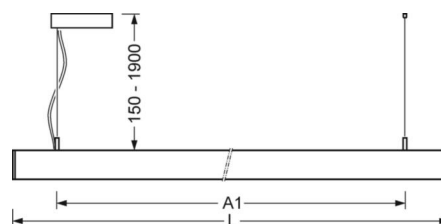

Suspended luminaire/light run feed luminaire - Single micro louvre with 80° lens - direct/indirect distribution

Housing of sheet steel in a delicate square design; black, die-cast aluminium end faces; Housing colour silver grey/white aluminium RAL 9006; Light distribution direct/indirect distribution by means of Single micro louvre with 80° lens, with single micro louvre, black, homogeneous indirect share with opal diffuser made of PMMA. Suitable for VDU workstations, 65° < 100 cd/m² omnidirectional glare reduction in accordance with current DIN-EN 12464-1 standard, UGR (4H/8H) 15.7. Electrical connection via integrated transparent connection cable 5x0.75mm², length 1900mm, wired ready for connection. Light Control: netlife flex10L; Regiolux Classification: netlife flex; Control signal: DALI, Radio; Number of control gear (max): 5; Communication: Bluetooth; App name: Casambi, 4remote BT; System compatibility: flex10; flex10X; flex10L; flex37; flex39; Note: compatible with Casambi; Application: Office, Meeting rooms, Secondary rooms, Retail, Corridors, Garages, Classrooms, Sports facilities; Function: Motion detection*, Corridor function*, Guided Light*, HCL (only with DT8 luminaires), presence detection*, Daylight control, Tunable white (only with DT8 luminaires), Manual dimming, *only by auxiliary devices. Complete height-adjustable suspension set with canopy is included in delivery. Black housing and white single micro louvre possible on request.

CHARACTERISTICS