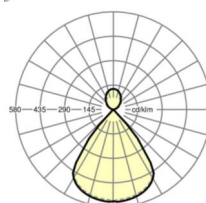

MECHANICS

Housing colour	silver grey/white aluminium RAL 9006
Dimensions (LxWxH/DxH)	1411mm x 51mm x 69mm
Weight (net)	3.8kg
Type of installation	Pendant individual mounting, Pendant light strip mounting

Dimensions

L	1411 mm	Length
B	51 mm	Width
H	69 mm	Height
A1	1200 mm	Mounting distance single mounting
P min	150 mm	Minimum suspension length
P max	1900 mm	Maximum suspension length

DEEP-LINK

<https://www.regiolux.de/en/article/60615031675>